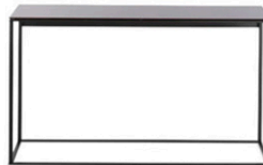

"Slender, subtle and sophisticated—this Blu Dot console is the perfect piece for a foyer."

"Designed in 1950 by Greta Grossman, the Cobra sconce from Design Within Reach is a great fit to add indirect wall lighting corresponding to the Mouille chandelier."

Product Sources: Serge Mouille *Three-Arm Ceiling Lamp*, Design Within Reach ($6,759); *529 Rio Coffee Table, Cassina*; *Dibujo tinta rug* by Eduardo Chillida, nanimarquina; *Toro Lounge Chair, Blu Dot* ($1,299); *Luciano Mirror - Small*, Design Within Reach ($710); *Trio of Bud Vases*, Design Within Reach ($58); *Minimalist Console Table, Blu Dot* ($549); *Cobra Wall Sconce*, Design Within Reach ($395)