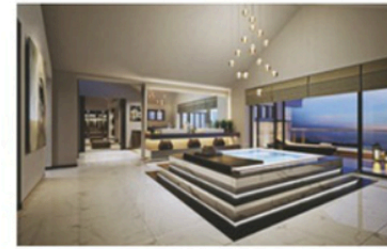

WORLD'S BEST 2015-2016

ARCHITECTURE » DEVELOPERS
AGENTS » INTERIOR DESIGN

Announcing the UK's and World's Best Property Professionals...

This has proved to be yet another exciting year for the International Property Awards with standards soaring ever higher across all categories. Following our annual series of judging and presentations, this publication now reveals the successful entrants from the UK Property Awards as well as the ultimate World's Best award winners.

Taking the highly coveted title of 'World's Best Property' is Idyll Moments by Royal Westmoreland. This contemporary villa in Barbados has clean lines, slick interiors, large terraces and enormous expanses of glass to maximise its fabulous views.

The 'World's Best Architecture' award for a single residence was won by Design Studio Architects. Its project, Private Residence @ Bahrain features two specially designed zones for family and guests and celebrates the outdoors by integrating the property with its beautiful garden.

Apartment @ St Regis Residences by Topic Design Studio was judged to be the apartment with the 'World's Best Interior Design'. The four-bedroom property has been injected with a cosmopolitan feel to reflect its owner's wide travelling experiences through a concept that took the innovative form of a 'mind tour'.

Many congratulations to all those companies listed on the following pages and I wish them continued success in the future,

Helen Shield
Editor-in-Chief, International Property & Travel Magazine